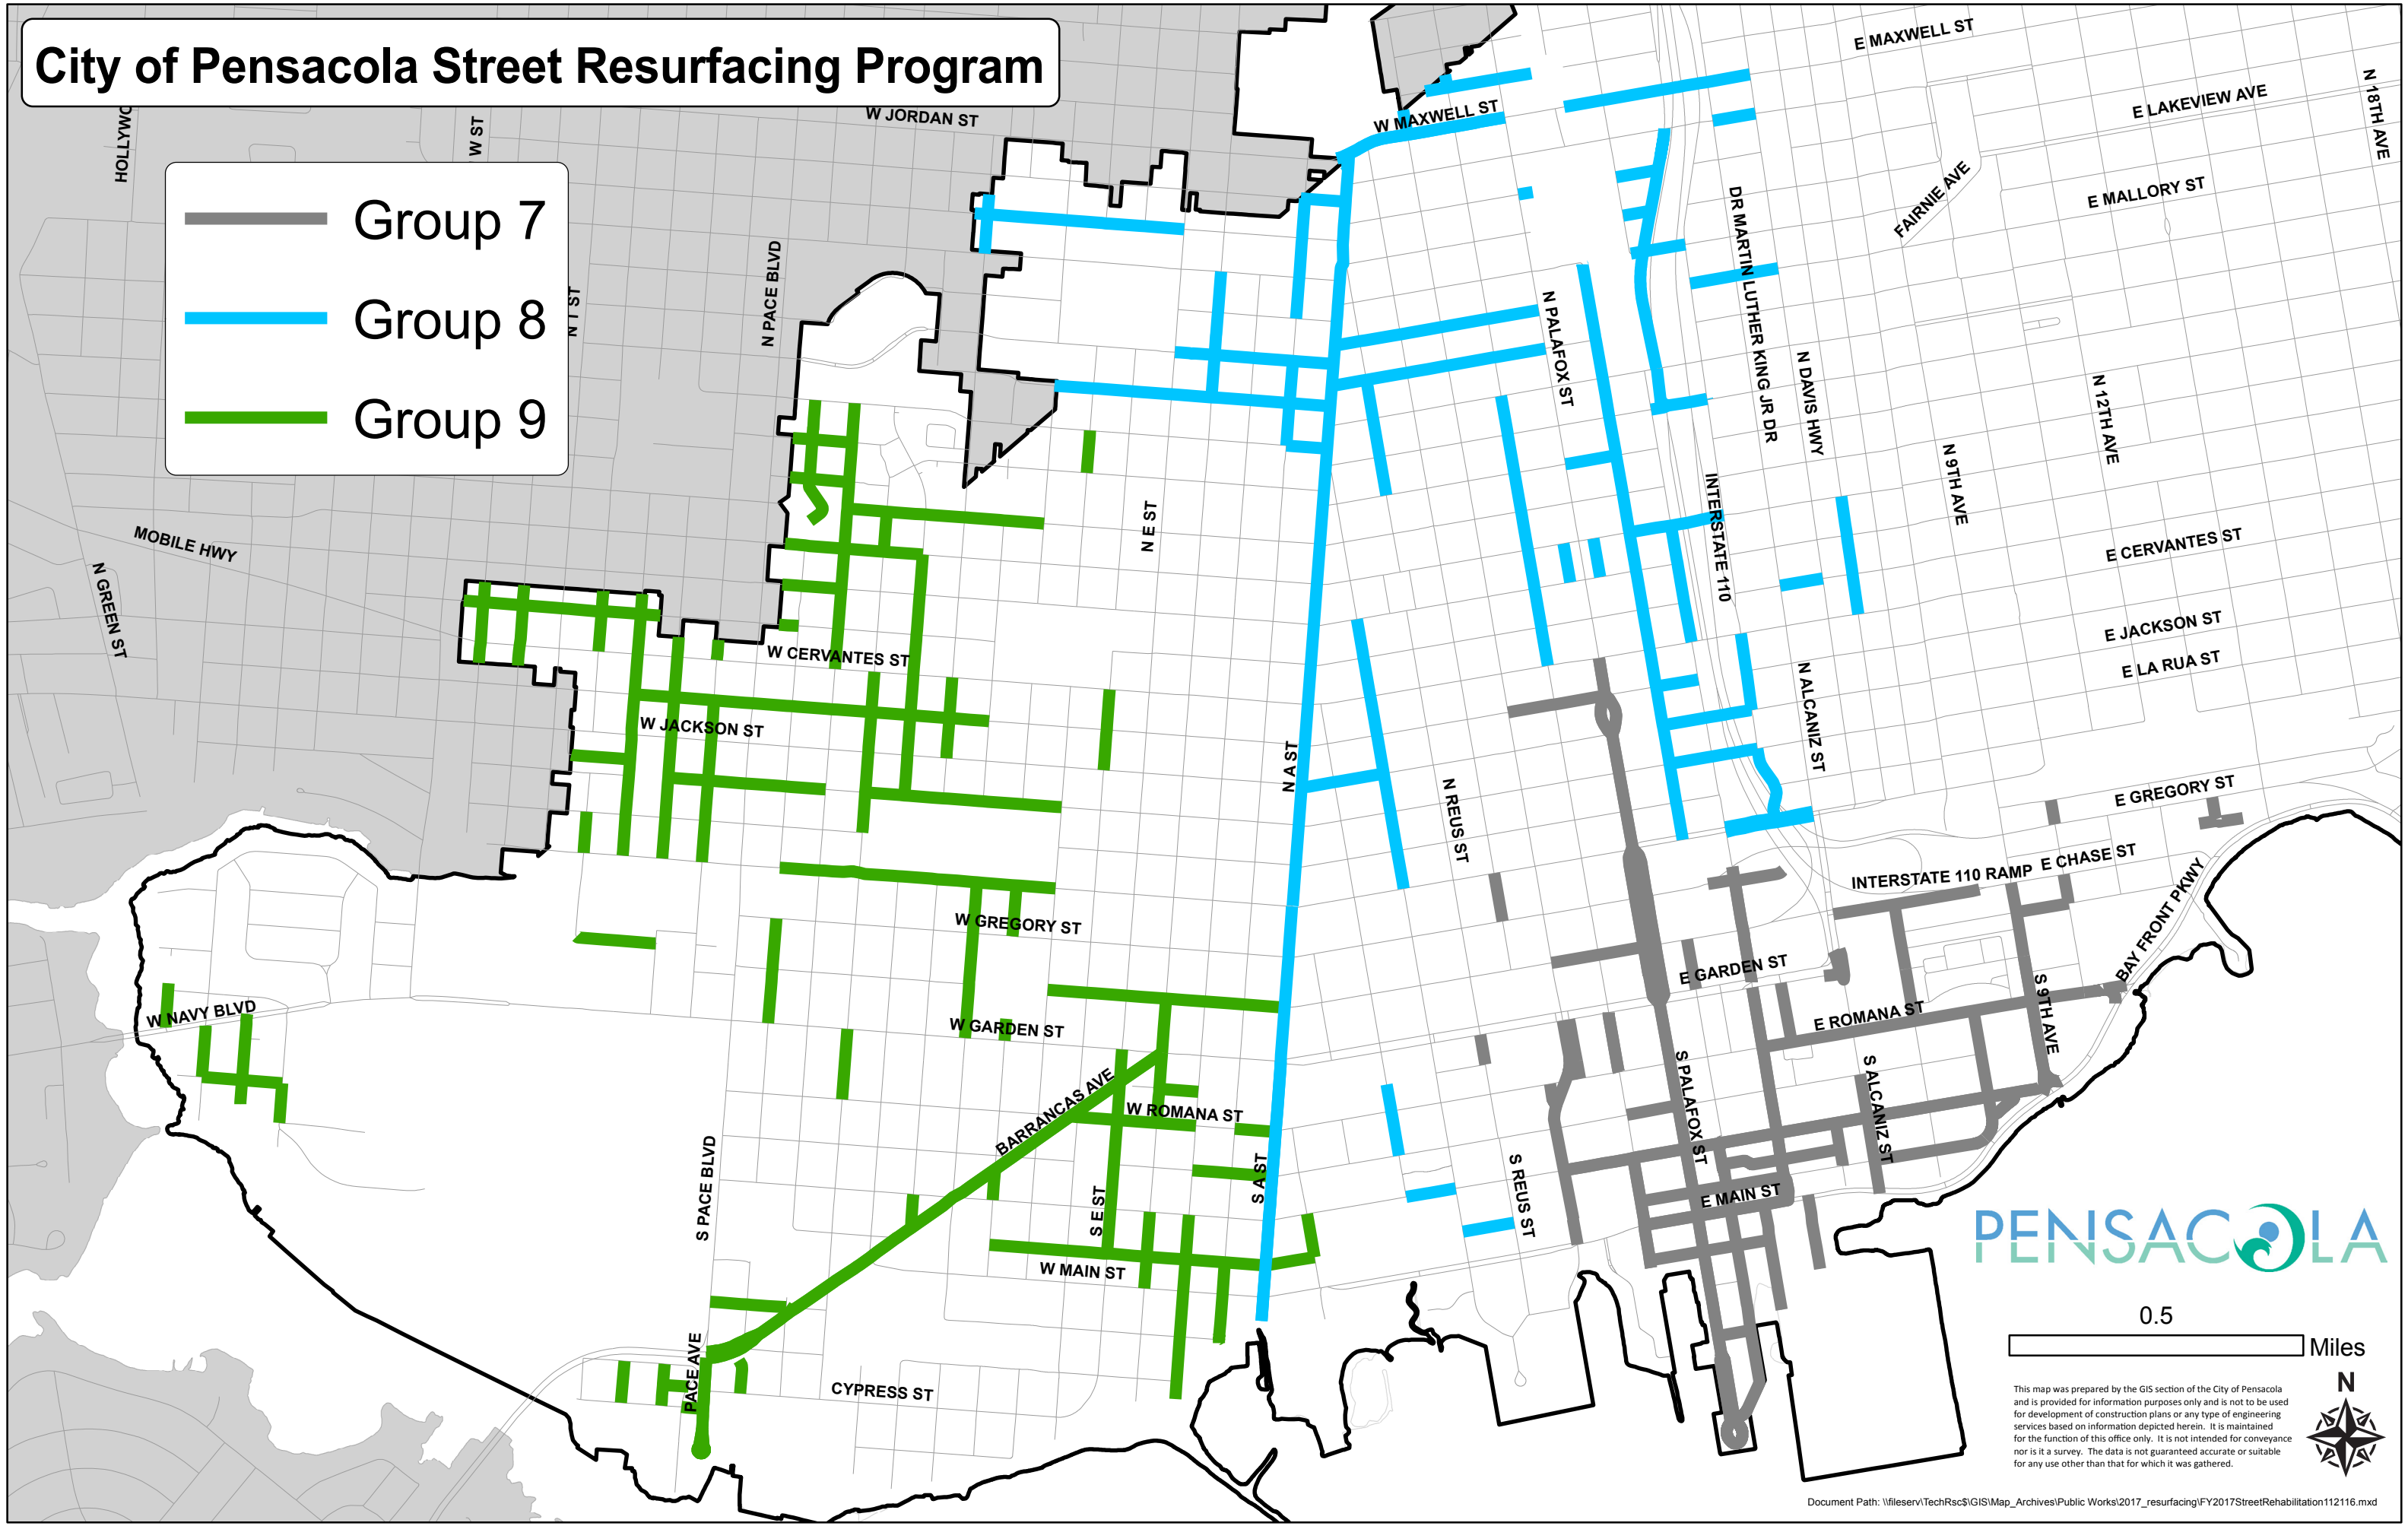

City of Pensacola Street Resurfacing Program

Group 7
Group 8
Group 9

PENSACOLA